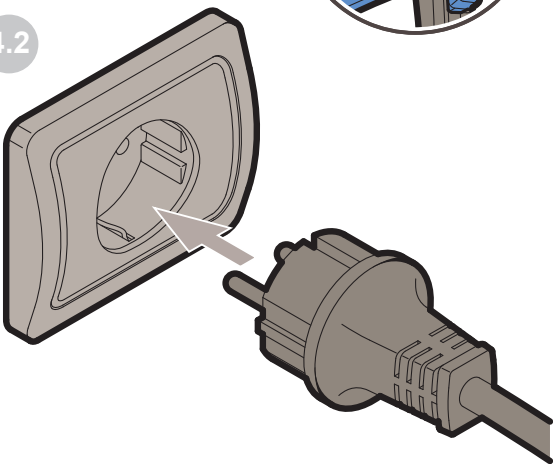

4

4.1

4.2

5

MAX 2min

6

6.1

6.2

6.3

6.4

7