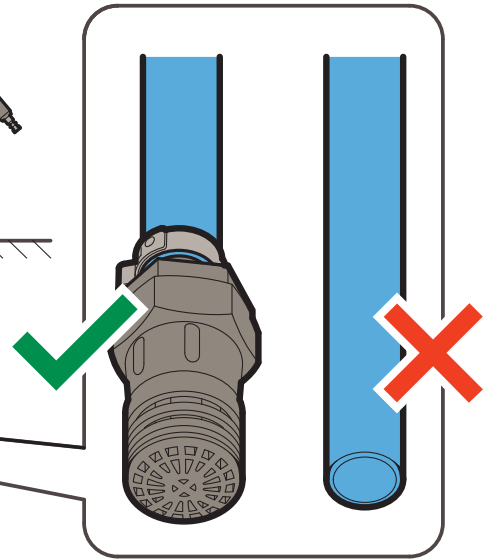

ROUGH NOZZLE

PATIO CLEANER

13

14

C

1

2

3