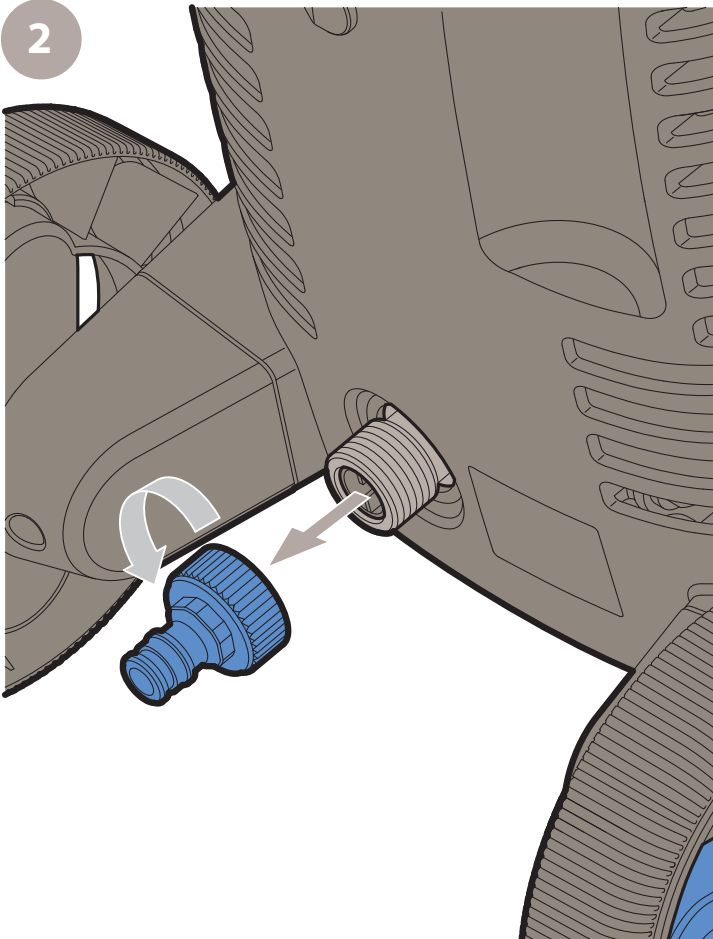

ROUGH NOZZLE

PATIO CLEANER

13

14

C

1

2

3