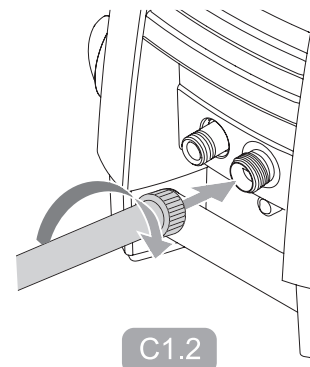

B

B3.5

B3.6

B4.1

Max: 10.6 l/min
650 l/h
Min: 5 l/min
300 l/h

C

MAX 3m

MAX 1m

MAX 20° C

MIN 1/2"

C1.1

C1.2

C1.3

C1.4

C1.5

MAX 2min

C1.6

C1.7

C1.8

C1.9

C1.10

C1.11