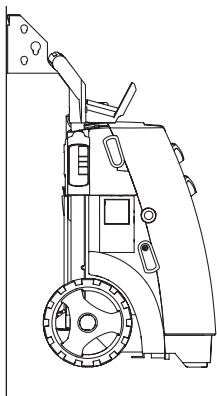

106411387
Wall Bracket