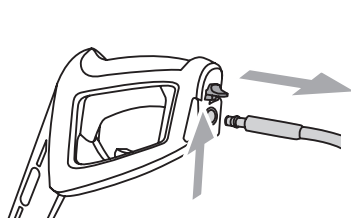

B

B3.5

B3.6

B4.1

Max: 10.6 l/min
650 l/h
Min: 5 l/min
300 l/h

C

MAX 3m

MAX 1m

MAX 20° C

MIN 1/2"

C1.1

C1.2

C1.3

C1.4

C1.5

MAX 2min

C1.6

C1.7

C1.8

C1.9

C1.10

C1.11