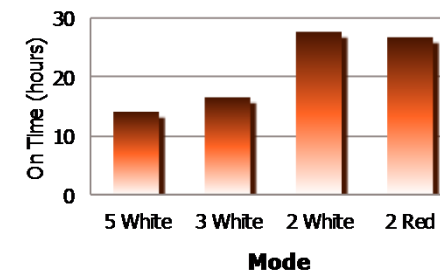

Performance:

Run Time
Continuous Drain to
End of Useable Light (21° C)

Important Notice
This datasheet contains information specific to products manufactured at the time of its publication
Contents herein do not constitute a warranty
©Energizer / All Rights Reserved