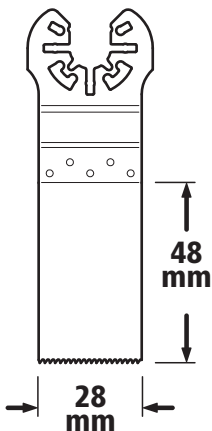

wolcraft® GmbH
Wolff-Strasse 1
D-56746 Kempenich
Germany
www.wolcraft.com