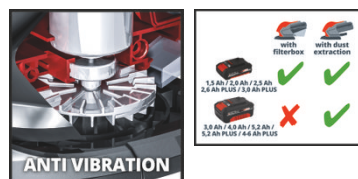

Données logistiques

- Poids du produit (kg) 0.79
- Poids brut 1.14
- Dimension du packaging unitaire 257 x 157 x 110 mm
- Unité par carton de suremballage 8 Pieces
- Poids brut du carton d'exportation 9.95 kg
- Dimension du carton de sur-emballage 515 x 265 x 340 mm
- Unité par container (20"/40"/40" HC) 4224 | 8448 | 9856